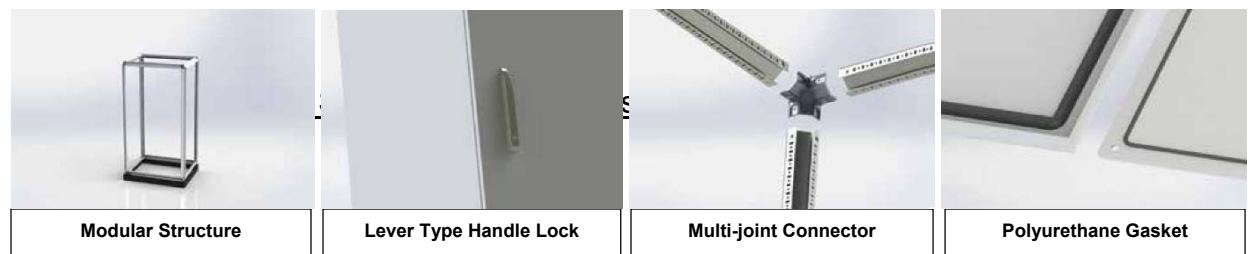

Features of Floor Standing Metal Enclosure