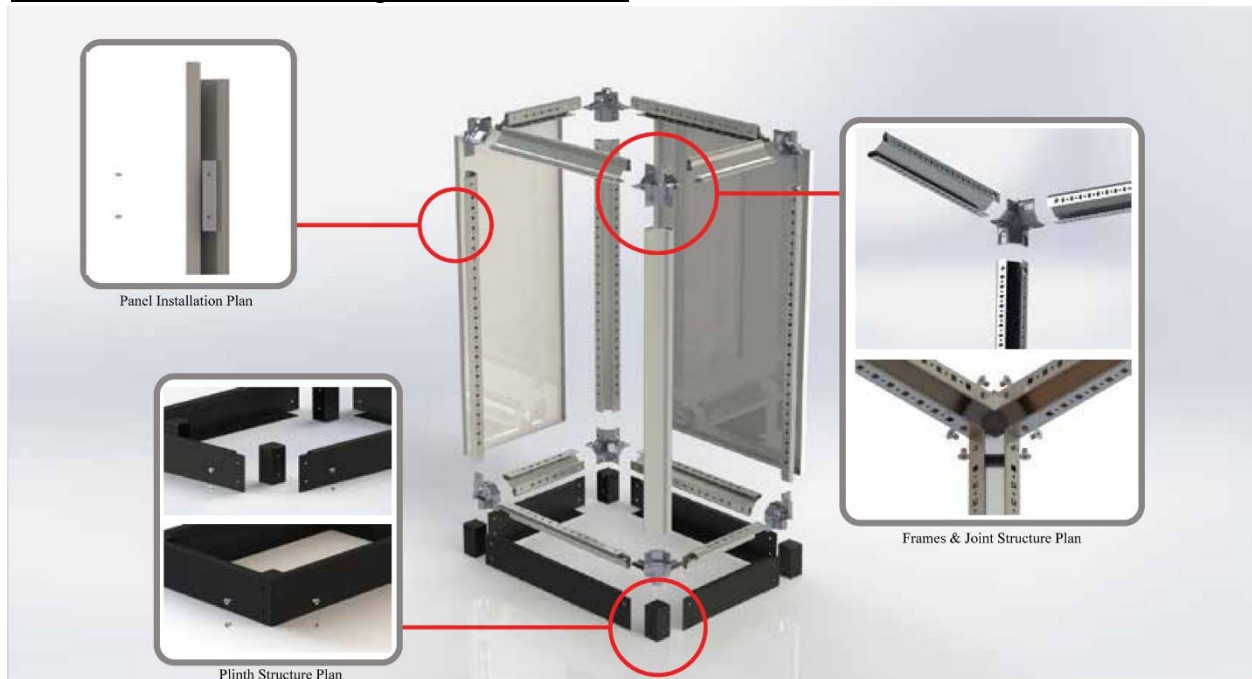

Features of Floor Standing Metal Enclosure